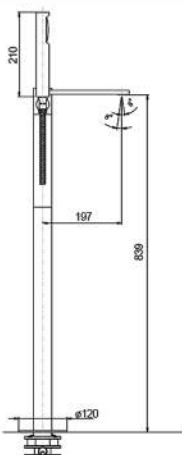

LOFT FLOOR MOUNTED BATH FILLER WITH SHOWER ATTACHMENT

FRONT VIEW

SIDE VIEW

GENERAL INFO

HEIGHT	856MM (EXCLUDING HANDHELD)
WIDTH	87MM (EXCLUDING HANDHELD)
DEPTH	197MM*
HANDHELD SHOWER	INCLUDED
FINISH	CHROME ON BRASS
GUARANTEE	5 YEARS
OTHER FINISHES	GOLD** NICKEL**

* TO CENTRE OF SPOUT

** OTHER FINISHES AVAILABLE TO SPECIAL ORDER

LOFT COLLECTION