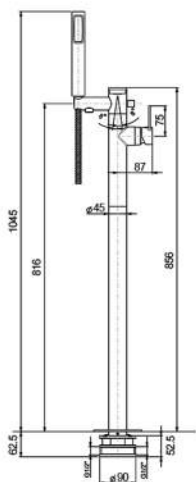

LOFT FLOOR MOUNTED BATH FILLER WITH SHOWER ATTACHMENT

FRONT VIEW

SIDE VIEW

GENERAL INFO

HEIGHT	856MM (EXCLUDING HANDHELD)
WIDTH	87MM (EXCLUDING HANDHELD)
DEPTH	197MM*
HANDHELD SHOWER	INCLUDED
FINISH	CHROME ON BRASS
GUARANTEE	5 YEARS
OTHER FINISHES	GOLD** NICKEL**

* TO CENTRE OF SPOUT

** OTHER FINISHES AVAILABLE TO SPECIAL ORDER

LOFT COLLECTION